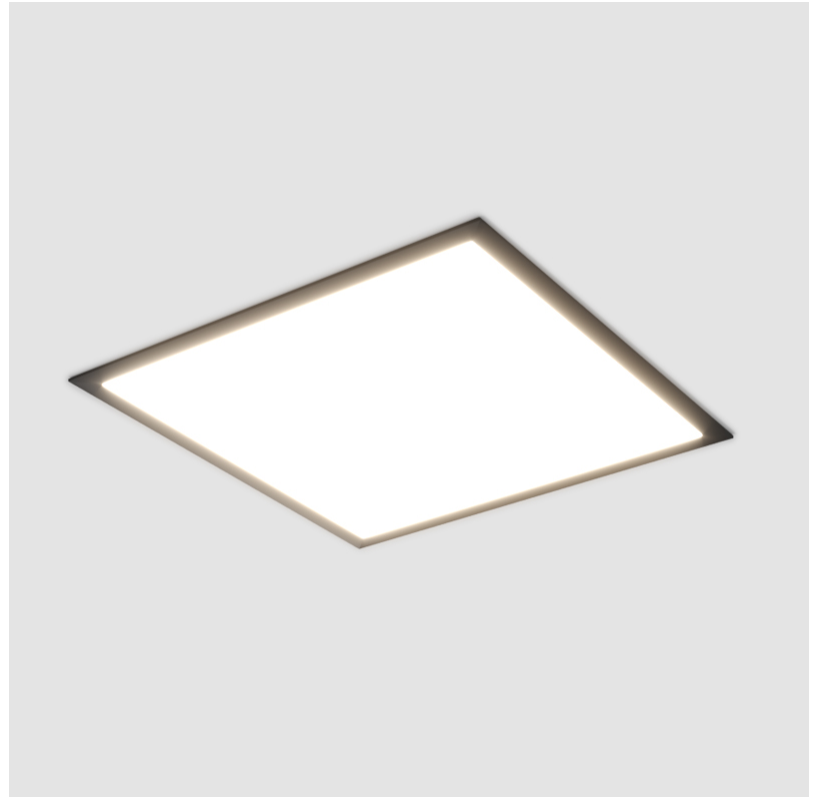

GENERAL

Series: Pi2
Subseries: Pi2 Standard
Brand: Prolicht
Division: Architectural
Mounting Type: Recessed
Mounting Location: Ceiling
Subcategory: Ambient

PHYSICAL

Shape: Square
Length (mm): 410
Length (in): 16 1/8
Width (mm): 410
Width (in): 16 1/8
Height (mm): 150
Height (in): 5 7/8
Ceiling Thickness (mm): 10 / 12.5 / 15 / 25 / 30
Ceiling Thickness (in): 3/8 or 1/2 or 9/16 or 1 or 1 3/16
Min. Recessing Depth (mm): 160
Min. Recessing Depth (in): 6 5/16
Light Distribution: Direct
Diffuser: PMMA - Opal or Micro-Prism
Fixture Finish: SSR / BKV / CWI / CRY / HAB / LAG / UFT / ITA / RUA / RUR / MIC / FTG / MYG / TWT / LOD / PUS / FRO / FUP / KIA / POP / BLS / SPG / MEY / GOH / GUM / CHC / COM / ABZ / JAG / OBR / MOS / ROR
Fixture Material: Aluminum

ELECTRICAL

Lamp Type: LED (Zhaga Standard)
Input Wattage (W): 12.4
Total Output Wattage (W): 10.8
Dimming: Tri-Mode (Non-Dimming and Phase Dimming (120Vac only) and 0-10V Dimming)
Driver Included: Yes
Driver Location: Integrated
Driver Type: Constant Current - Universal
Driver Class: Class 2
Input Voltage (V): 120 - 277
Constant Current (MA): 350

LED

Color Temperature (°K): 3000 / 3500 / 4000
Max. Delivered Lumen (lm): 1140 / 1156 / 1180
CRI: >80 CRI
Efficiency (%): 0.65
Lamp Life (hrs): 50000

OPTICAL

RATINGS AND CERTIFICATIONS

Certified By: Certified for North American Standards
IP rating: IP20