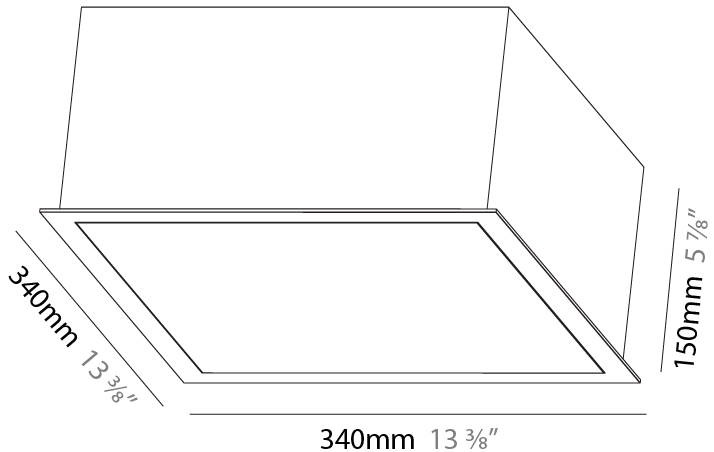

GENERAL

Series: Pi2
Subseries: Pi2 Standard
Brand: Prolicht
Division: Architectural
Mounting Type: Recessed
Mounting Location: Ceiling
Subcategory: Ambient

PHYSICAL

Shape: Square
Length (mm): 340
Length (in): 13 3/8
Width (mm): 340
Width (in): 13 3/8
Height (mm): 150
Height (in): 5 7/8
Ceiling Thickness (mm): 10 / 12.5 / 15 / 25 / 30
Ceiling Thickness (in): 3/8 or 1/2 or 9/16 or 1 or 1 3/16
Min. Recessing Depth (mm): 160
Min. Recessing Depth (in): 6 5/16
Light Distribution: Direct
Diffuser: PMMA - Opal or Micro-Prism
Fixture Finish: SSR / BKV / CWI / CRY / HAB / LAG / UFT / ITA / RUA / RUR / MIC / FTG / MYG / TWT / LOD / PUS / FRO / FUP / KIA / POP / BLS / SPG / MEY / GOH / GUM / CHC / COM / ABZ / JAG / OBR / MOS / ROR
Fixture Material: Aluminum

ELECTRICAL

Lamp Type: LED (Zhaga Standard)
Input Wattage (W): 12.4
Total Output Wattage (W): 10.8
Dimming: Tri-Mode (Non-Dimming and Phase Dimming (120Vac only) and 0-10V Dimming)
Driver Included: Yes
Driver Location: Integrated
Driver Type: Constant Current - Universal
Driver Class: Class 2
Input Voltage (V): 120 - 277
Constant Current (MA): 350

LED

Color Temperature (°K): 3000 / 3500 / 4000
Max. Delivered Lumen (lm): 880 / 950 / 970
CRI: >80 CRI
Efficiency (%): 0.65
Lamp Life (hrs): 50000

OPTICAL

RATINGS AND CERTIFICATIONS

Certified By: Certified for North American Standards
IP rating: IP20