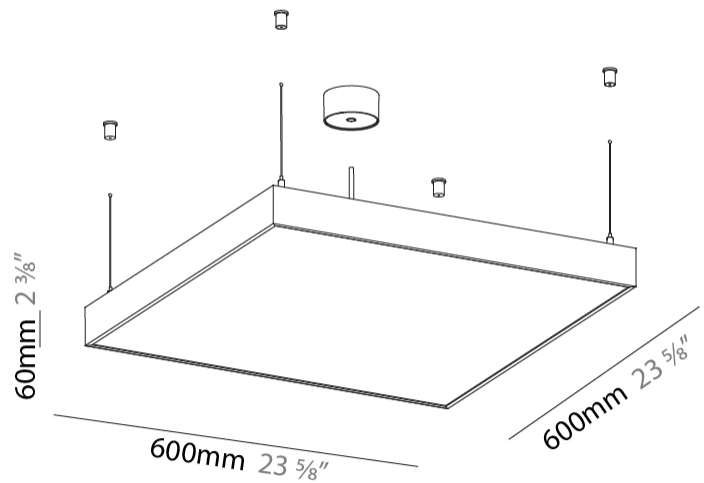

GENERAL

Series: Pi2
Subseries: Pi2 Standard
Brand: Prolicht
Division: Architectural
Mounting Type: Suspension
Mounting Location: Ceiling
Subcategory: Ambient

PHYSICAL

Shape: Square
Length (mm): 600
Length (in): 23 5/8
Width (mm): 600
Width (in): 23 5/8
Height (mm): 60
Height (in): 2 3/8
Light Distribution: Direct / Indirect
Weight (kg): 9.9
Weight (lbs): 21.83
Diffuser: PMMA - Opal or Micro-Prism
Fixture Finish: SSR / BKV / CWI / CRY / HAB / LAG / UFT / ITA / RUA / RUR / MIC / FTG / MYG / TWT / LOD / PUS / FRO / FUP / KIA / POP / BLS / SPG / MEY / GOH / GUM / CHC / COM / ABZ / JAG / OBR / MOS / ROR
Fixture Material: Aluminum
Cable Details: 2000mm or 6000mm

ELECTRICAL

Lamp Type: LED (Zhaga Standard)
Input Wattage (W): 55
Total Output Wattage (W): 50
Dimming: Tri-Mode (Non-Dimming and Phase Dimming (120Vac only) and 0-10V Dimming)
Driver Included: Yes
Driver Location: Integrated
Driver Type: Constant Current - Universal
Driver Class: Class 2
Input Voltage (V): 120 - 277
Constant Current (MA): 350

LED

Color Temperature (°K): 3000 / 3500 / 4000
Max. Delivered Lumen (lm): 5710 / 5802 / 5920
CRI: >80 CRI
Efficiency (%): 0.65
Lamp Life (hrs): 50000

OPTICAL

RATINGS AND CERTIFICATIONS

Certified By: Certified for North American Standards
IP rating: IP20