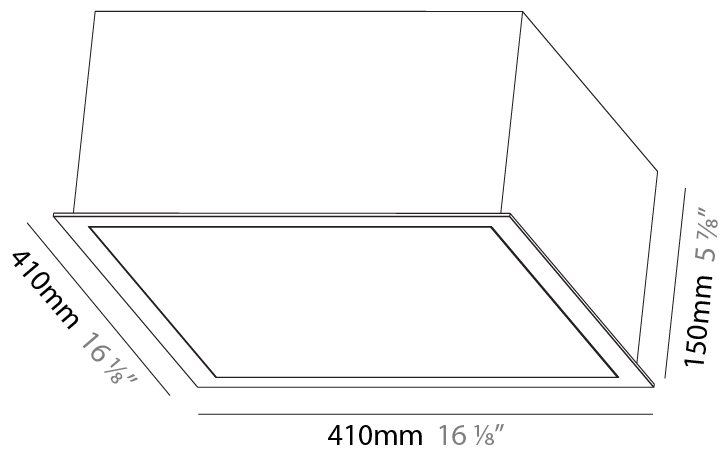

GENERAL

Series: Pi2
Subseries: Pi2 Standard
Brand: Prolicht
Division: Architectural
Mounting Type: Recessed
Mounting Location: Ceiling
Subcategory: Ambient

PHYSICAL

Shape: Square
Length (mm): 410
Length (in): 16 1/8
Width (mm): 410
Width (in): 16 1/8
Height (mm): 150
Height (in): 5 7/8
Ceiling Thickness (mm): 10 / 12.5 / 15 / 25 / 30
Ceiling Thickness (in): 3/8 or 1/2 or 9/16 or 1 or 1 3/16
Min. Recessing Depth (mm): 160
Min. Recessing Depth (in): 6 5/16
Light Distribution: Direct
Diffuser: PMMA - Opal or Micro-Prism
Fixture Finish: SSR / BKV / CWI / CRY / HAB / LAG / UFT / ITA / RUA / RUR / MIC / FTG / MYG / TWT / LOD / PUS / FRO / FUP / KIA / POP / BLS / SPG / MEY / GOH / GUM / CHC / COM / ABZ / JAG / OBR / MOS / ROR
Fixture Material: Aluminum

ELECTRICAL

Lamp Type: LED (Zhaga Standard)
Input Wattage (W): 12.4
Total Output Wattage (W): 10.8
Dimming: Tri-Mode (Non-Dimming and Phase Dimming (120Vac only) and 0-10V Dimming)
Driver Included: Yes
Driver Location: Integrated
Driver Type: Constant Current - Universal
Driver Class: Class 2
Input Voltage (V): 120 - 277
Constant Current (MA): 350

LED

Color Temperature (°K): 3000 / 3500 / 4000
Max. Delivered Lumen (lm): 1140 / 1156 / 1180
CRI: >80 CRI
Efficiency (%): 0.65
Lamp Life (hrs): 50000

OPTICAL

RATINGS AND CERTIFICATIONS

Certified By: Certified for North American Standards
IP rating: IP20